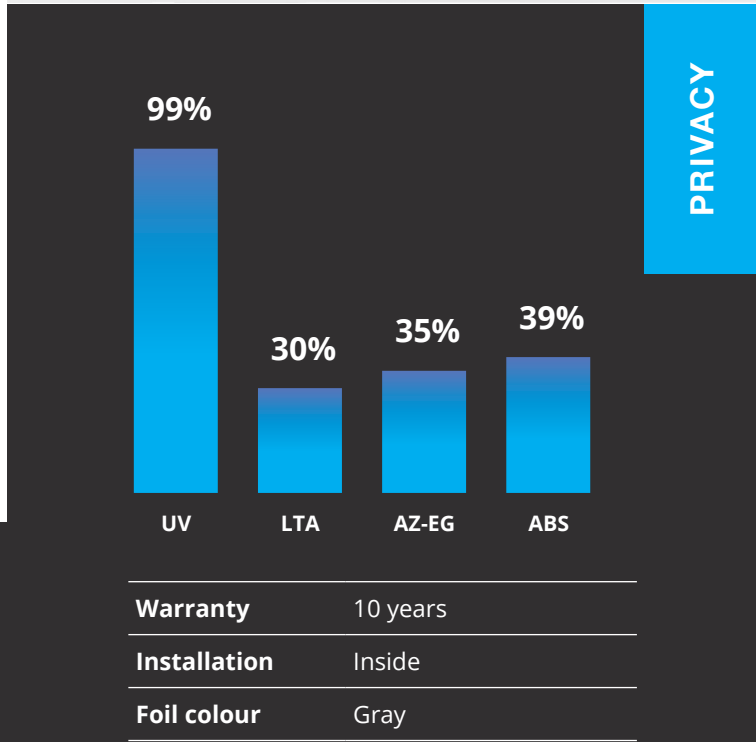

PRODUCT PERFORMANCE

UV protection	99%
Light transmission	30%
Reflection of visible light outside	11%
Reflection of visible light inside	11%
Reflection of solar energy	13%
Absorption of solar energy	39%
Transmission of solar energy	48%
Reduction of reflection	59%
Sun transmission	61%
Rejected solar energy single glazing	35%
Rejected solar energy double glazing	39%
G-value	0.71
U-value single	5.63
U-value double	
Shade coefficient	0.7