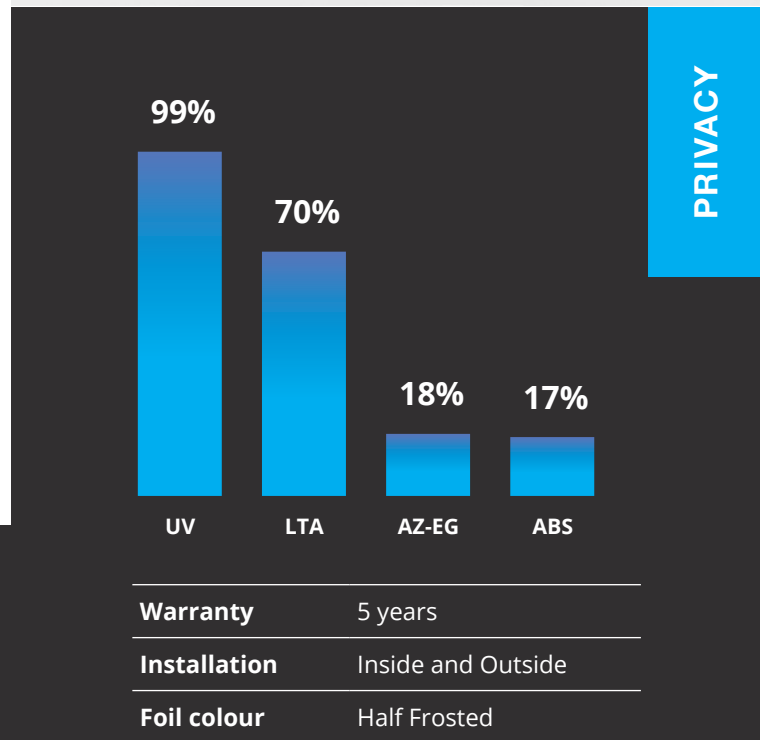

Print & Plotter friendly.

Etched Mat look.

PRODUCT PERFORMANCE	
UV protection	99%
Light transmission	70%
Reflection of visible light outside	15%
Reflection of visible light inside	15%
Reflection of solar energy	10%
Absorption of solar energy	17%
Transmission of solar energy	70%
Reduction of reflection	20%
Sun transmission	81%
Rejected solar energy single glazing	18%
Rejected solar energy double glazing	19%
G-value	0.71
U-value single	5.6
U-value double	
Shade coefficient	