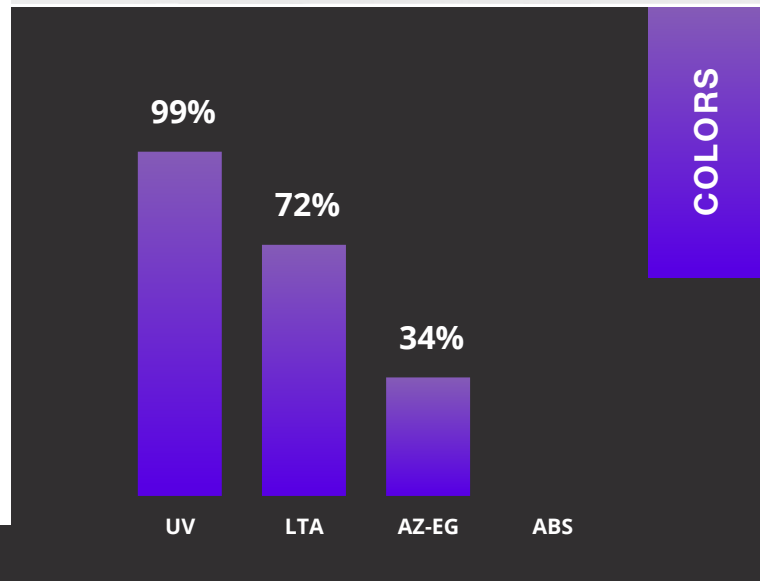

PRODUCT PERFORMANCE

UV protection	99%
Light transmission	72%
Reflection of visible light outside	10%
Reflection of visible light inside	10%
Reflection of solar energy	
Absorption of solar energy	
Transmission of solar energy	
Reduction of reflection	28%
Sun transmission	61%
Rejected solar energy single glazing	34%
Rejected solar energy double glazing	39%
G-value	
U-value single	5.7
U-value double	
Shade coefficient