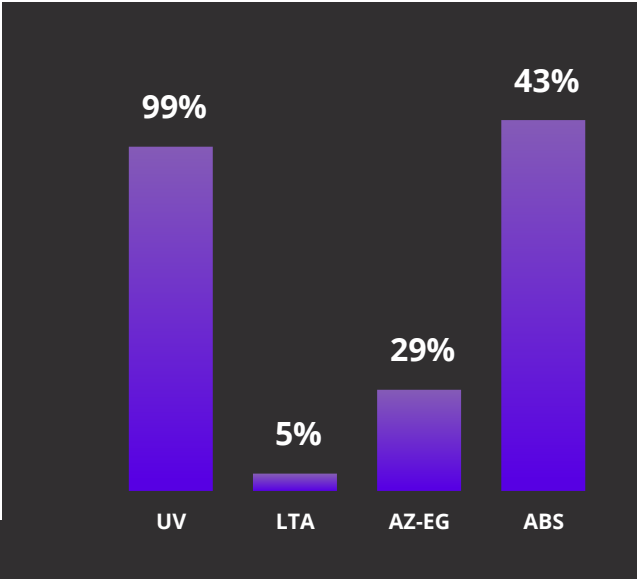

PRODUCT PERFORMANCE

UV protection	99%
Light transmission	5%
Reflection of visible light outside	8%
Reflection of visible light inside	8%
Reflection of solar energy	9%
Absorption of solar energy	43%
Transmission of solar energy	48%
Reduction of reflection	60%
Sun transmission	71%
Rejected solar energy single glazing	29%
Rejected solar energy double glazing	32%
G-value	
U-value single	5.7
U-value double	
Shade coefficient