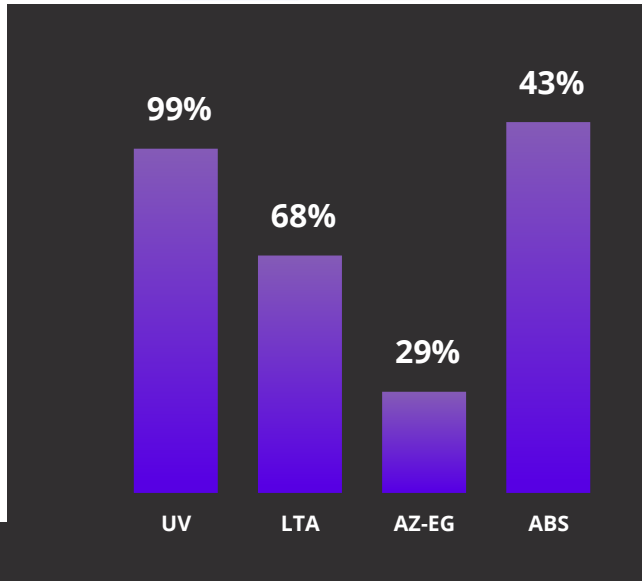

PRODUCT PERFORMANCE

UV protection	99%
Light transmission	68%
Reflection of visible light outside	8%
Reflection of visible light inside	8%
Reflection of solar energy	9%
Absorption of solar energy	43%
Transmission of solar energy	48%
Reduction of reflection	60%
Sun transmission	71%
Rejected solar energy single glazing	29%
Rejected solar energy double glazing	32%
G-value	
U-value single	5.7
U-value double	
Shade coefficient