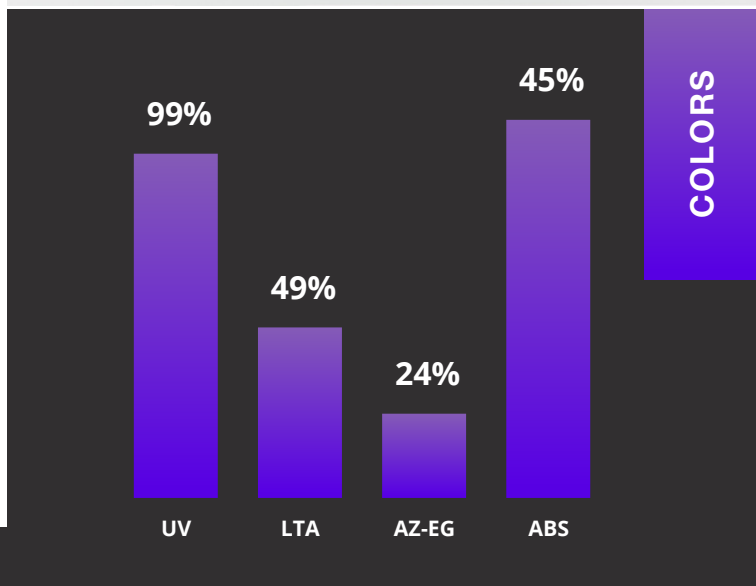

PRODUCT PERFORMANCE

UV protection	99%
Light transmission	49%
Reflection of visible light outside	9%
Reflection of visible light inside	9%
Reflection of solar energy	10%
Absorption of solar energy	45%
Transmission of solar energy	45%
Reduction of reflection	60%
Sun transmission	76%
Rejected solar energy single glazing	24%
Rejected solar energy double glazing	30%
G-value	
U-value single	5.7
U-value double	
Shade coefficient