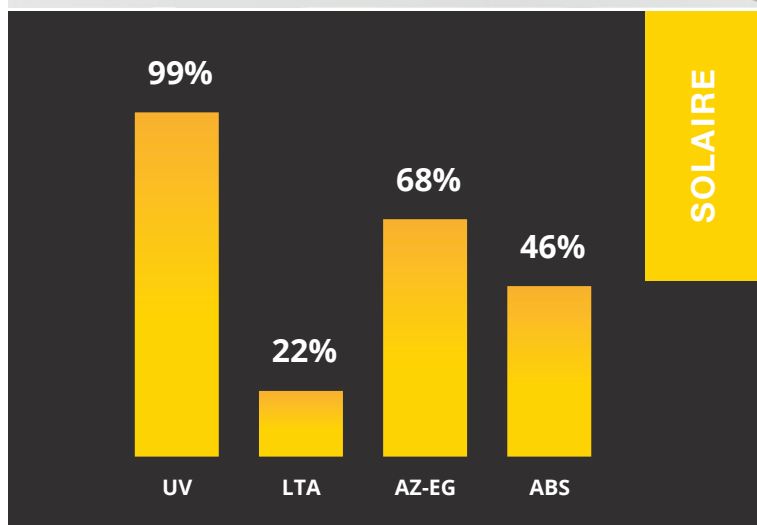

PERFORMANCES DU PRODUIT	
Protection UV	99%
Entrée de lumière	22%
Réflexion de la lumière visible à l'extérieur	36%
Réflexion de la lumière visible à l'intérieur	30%
Réflexion de l'énergie solaire	35%
Absorption de l'énergie solaire	46%
Transmission de l'énergie solaire	19%
Réduction de la réflexion	76%
Adhésion au soleil	32%
Simple vitrage à énergie solaire repoussée	68%
Double vitrage à énergie solaire repoussée	75%
Valeur G	0.32
Valeur U unique	5.8
Valeur U double	
Coefficient d'ombre	0.37