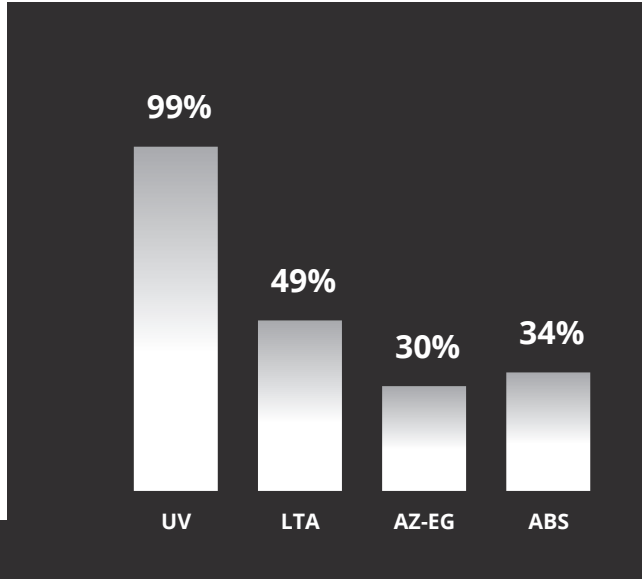

AUTO

Warranty	10 years
Installation	inside
Foil colour	Black

PROFESSIONAL WINDOWFILM
VISIT GSWFILM.COM

Contact sales +31 (0)299-323122 info@gswfilm.com