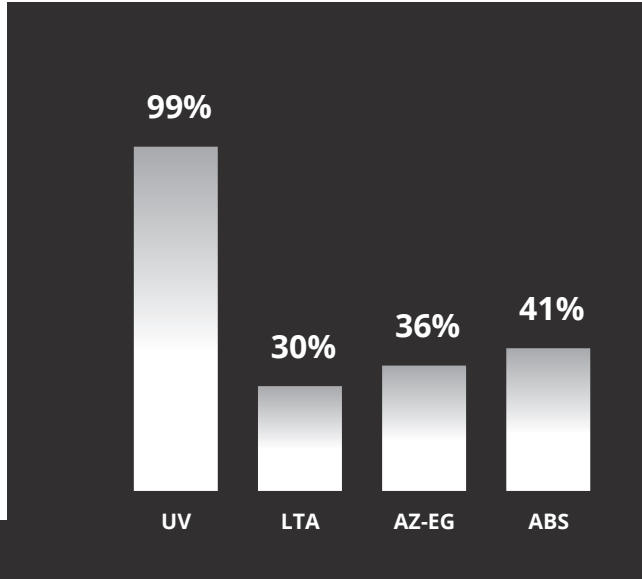

Warranty	10 years
Installation	inside
Foil colour	Black

PROFESSIONAL WINDOWFILM
VISIT GSWFILM.COM

Contact sales +31 (0)299-323122 info@gswfilm.com