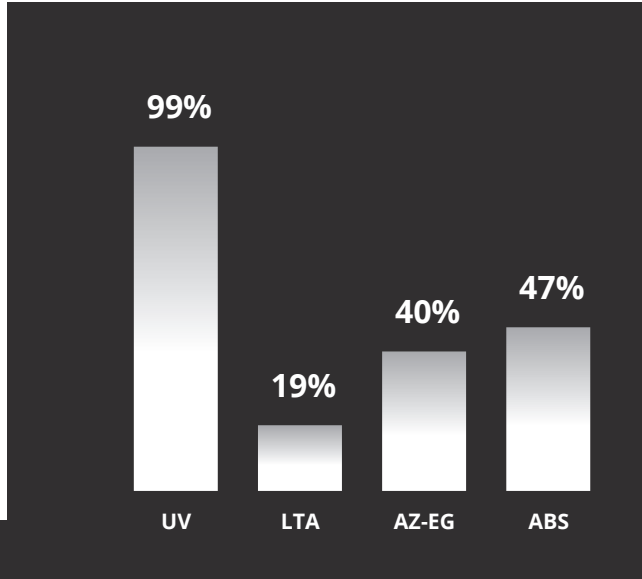

Warranty	10 years
Installation	inside
Foil colour	Black

**PROFESSIONAL WINDOWFILM
VISIT GSWFILM.COM**

Contact sales +31 (0)299-323122 info@gswfilm.com