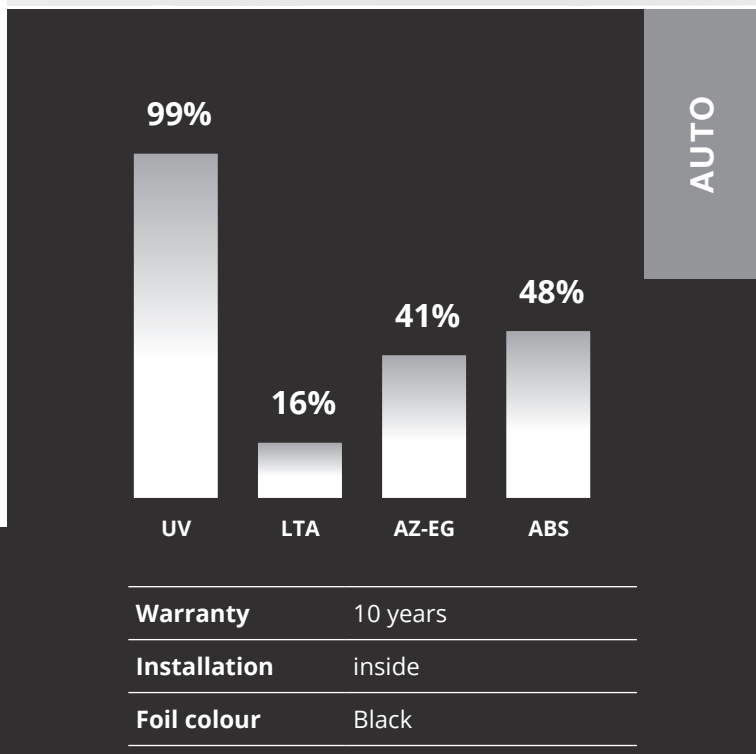

**PROFESSIONAL WINDOWFILM
VISIT GSWFILM.COM**

Contact sales +31 (0)299-323122 info@gswfilm.com