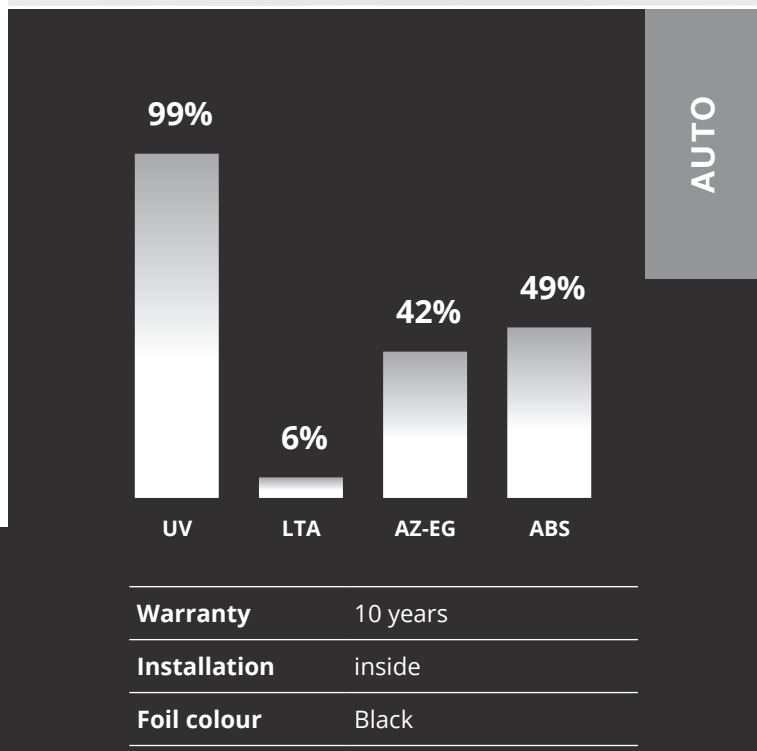

**PROFESSIONAL WINDOWFILM
VISIT GSWFILM.COM**

Contact sales +31 (0)299-323122 info@gswfilm.com