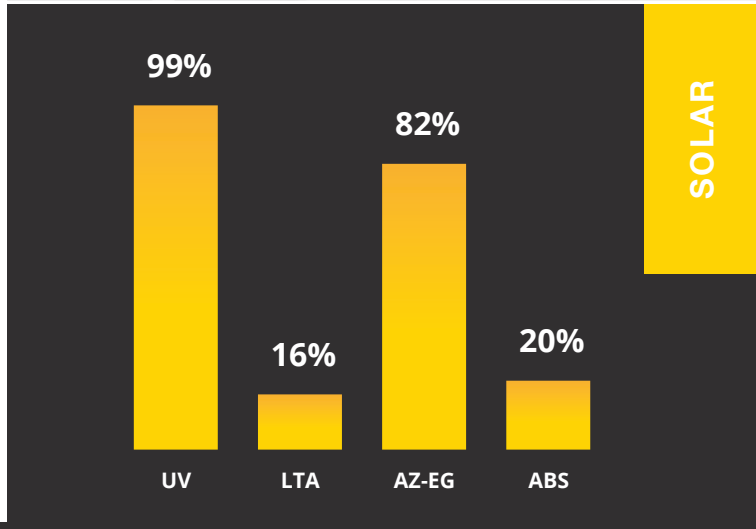

PRODUCT PERFORMANCE	
UV protection	99%
Light transmission	16%
Reflection of visible light outside	62%
Reflection of visible light inside	60%
Reflection of solar energy	67%
Absorption of solar energy	20%
Transmission of solar energy	13%
Reduction of reflection	84%
Sun transmission	13%
Rejected solar energy single glazing	82%
Rejected solar energy double glazing	87%
G-value	0.18
U-value single	5.1
U-value double	
Shade coefficient	0.2