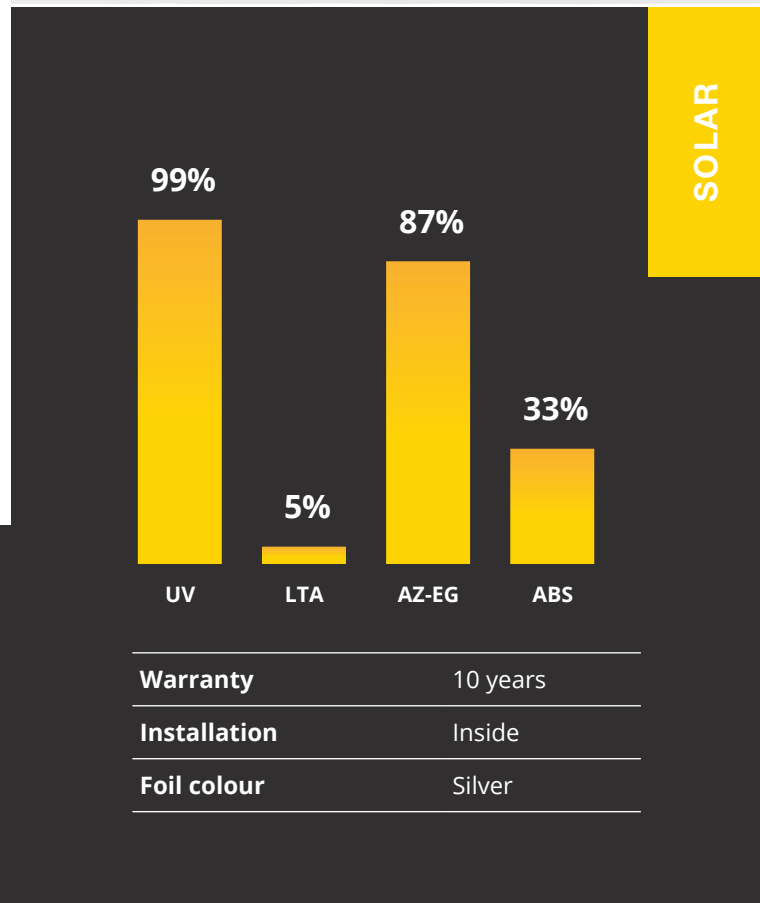

PRODUCT PERFORMANCE	
UV protection	99%
Light transmission	5%
Reflection of visible light outside	60%
Reflection of visible light inside	60%
Reflection of solar energy	62%
Absorption of solar energy	33%
Transmission of solar energy	4%
Reduction of reflection	96%
Sun transmission	17%
Rejected solar energy single glazing	87%
Rejected solar energy double glazing	83%
G-value	0.09
U-value single	5.1
U-value double	
Shade coefficient	0.1