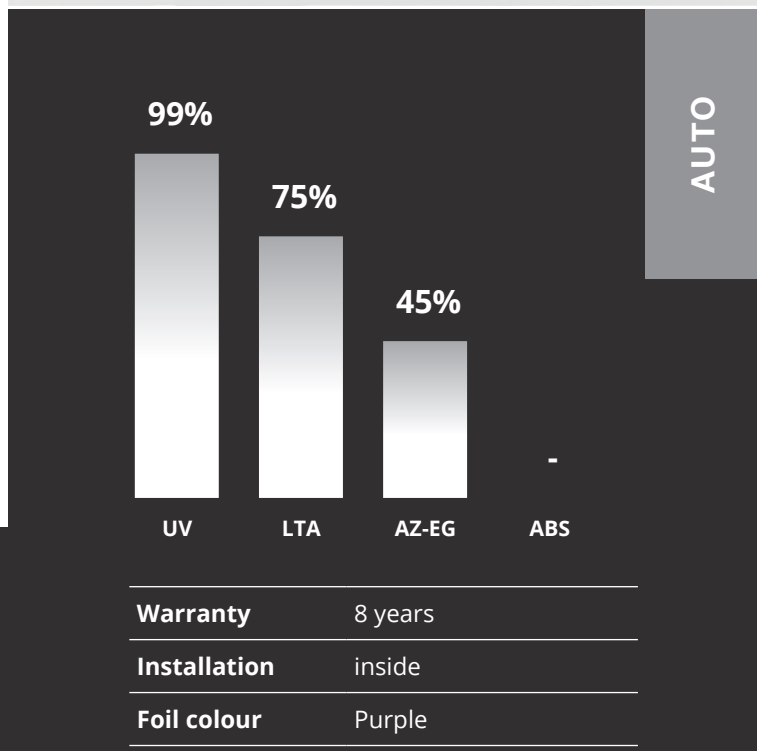

PROFESSIONAL WINDOWFILM
VISIT GSWFILM.COM

Contact sales +31 (0)299-323122 info@gswfilm.com